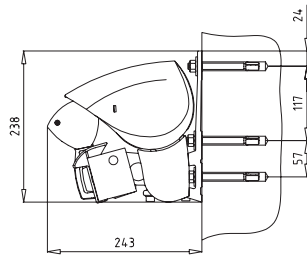

EXT - 3.02 HELIOSHADE SEMI-CASSETTE AWNING

COMPONENTRY HELIOSHADE SEMI-CASSETTE AWNING

ALL MEASUREMENTS IN MM

FACE FIX

TOP FIX

Helioscreen Australia Pty Ltd
T +61 2 8426 1300
F +61 2 9453 0744
W www.helioscreen.com.au