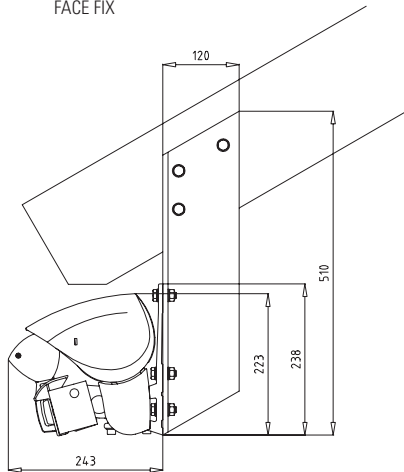

### SYSTEM SPECIFICATIONS HELIOSHADE SEMI-CASSETTE AWNING

<b>MINIMUM WIDTH</b>	3000mm
<b>MAXIMUM WIDTH (SINGLE AWNING)</b>	7000mm
<b>MAXIMUM EXTENSION</b>	4000mm
<b>MAXIMUM DROP VALANCE</b>	1600mm

## COMPONENTRY HELIOSHADE SEMI-CASSETTE AWNING

ALL MEASUREMENTS IN MM

FACE FIX

TOP FIX

RAFTER FIX

FACE FIX

TOP FIX

RAFTER FIX