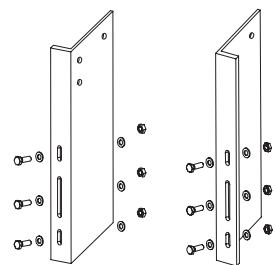

## COMPONENTRY HELIOSHADE SEMI-CASSETTE AWNING

ALL MEASUREMENTS IN MM

FACE FIX

TOP FIX

RAFTER FIX

FACE FIX

TOP FIX

RAFTER FIX