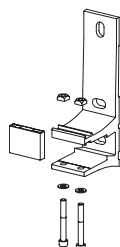

## COMPONENTRY HELIOSHADE SEMI-CASSETTE AWNING

ALL MEASUREMENTS IN MM

FACE FIX

TOP FIX

RAFTER FIX

FACE FIX

TOP FIX

RAFTER FIX