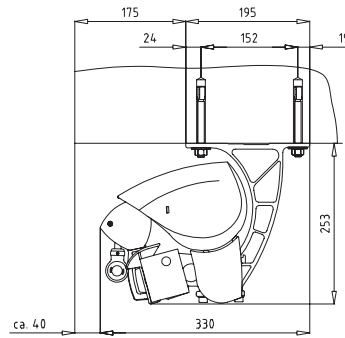

### SYSTEM SPECIFICATIONS HELIOSHADE SEMI-CASSETTE AWNING

<b>MINIMUM WIDTH</b>	3000mm
<b>MAXIMUM WIDTH (SINGLE AWNING)</b>	7000mm
<b>MAXIMUM EXTENSION</b>	4000mm
<b>MAXIMUM DROP VALANCE</b>	1600mm

# EXT - 3.02 HELIOSHADE SEMI-CASSETTE AWNING

## COMPONENTRY HELIOSHADE SEMI-CASSETTE AWNING

ALL MEASUREMENTS IN MM

FACE FIX

TOP FIX

RAFTER FIX

FACE FIX

TOP FIX

RAFTER FIX