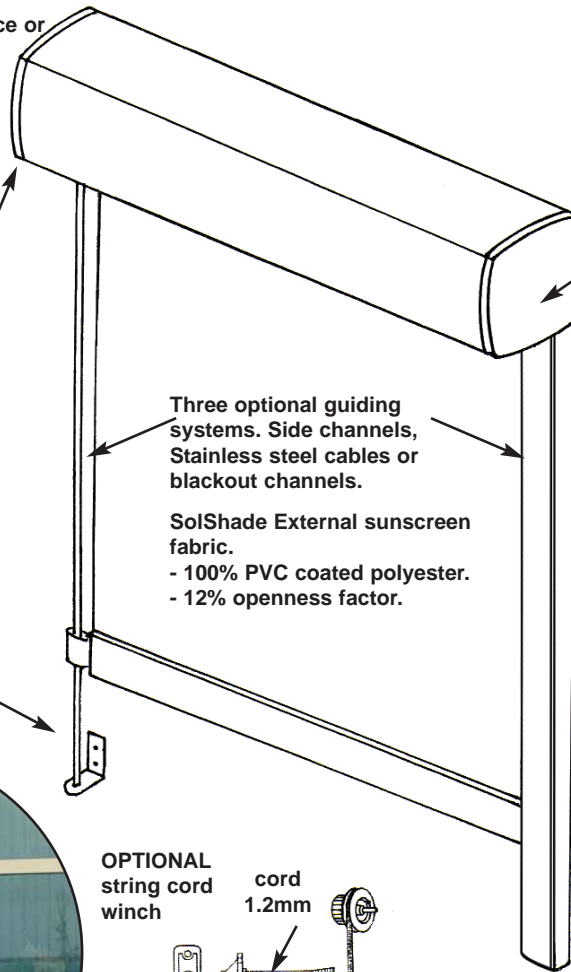

SMARTSCREEN[®]

EXTERNAL SUNSCREEN

With **NEW**
Blackout
Channels

LUXAFLEX[®] WINDOW FASHIONS

SMARTSCREEN®

EXTERNAL SUNSCREEN

NOW ALSO AVAILABLE FOR INTERNAL APPLICATIONS

Universal fit headbox for face or reveal fit 120mm x 120mm headbox dimensions.

Spring loaded idler pin for easy installation

Stainless Steel cable guide enables top and bottom fixing only - spans between space.

View from inside the home.

Three optional guiding systems. Side channels, Stainless steel cables or blackout channels.

SolShade External sunscreen fabric.
- 100% PVC coated polyester.
- 12% openness factor.

Standard colour is White Birch, available in a range of powder coated colours at a small extra cost.

Gear

Optional external crank and gear.

Widths exceeding 2300 in SolShade fabric will have a horizontal join.

NOTE: External Sunscreen is also available on Internal applications.

NOTE: All figures are in mm.