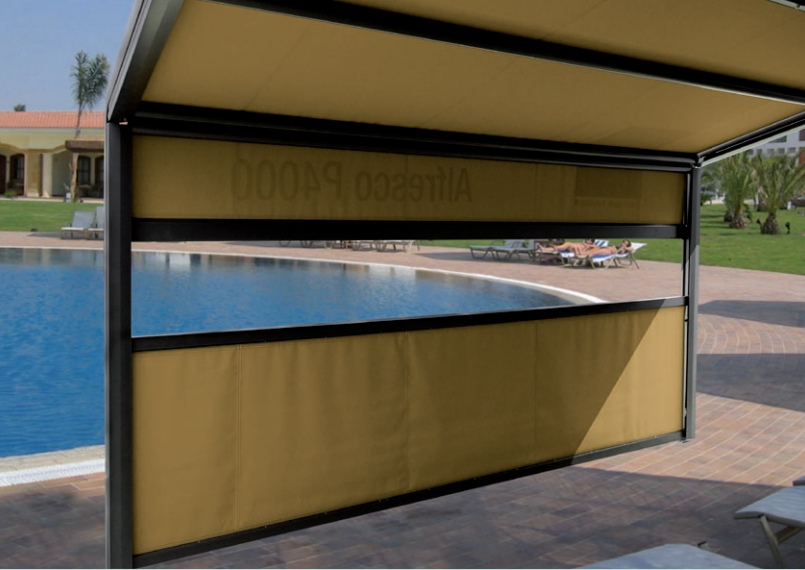

Robust, corrosion-resistant aluminium construction – made for the hardest conditions

Alfresco P4000

Terrace awning

- The ultimate smoking ban solution for terraces and patios
- Front rail **StobLock™** system
- Robust, corrosion-resistant aluminium framework
- Easy to assemble
- Integrated gutter system included
- Adjustable arcs to suite incline (3° to 28°)
- Maintenance-free roller guides
- Integrated halogen lighting system included
- Wall / ceiling brackets continuously adjustable
- Unlimited units can be built side by side
- Height adjustable footplate (max. 10 cm adjustment)
- Electronic controlled motor drive
- Environmentally friendly powder coated framework
- Weather resistant – wind class 3 acc. EN13561
- Tensioning system protected against vandalism