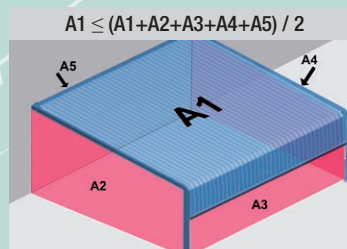

min. 250 cm
max. 500 cm

E min. 100 cm
E max. 600 cm

Max. fabric length 850 cm A max. 300 cm

Max. fabric surface when used as public smoking area in England.

Schweizer Qualität - Swiss Quality

Headquarters

STOBAG Schweiz