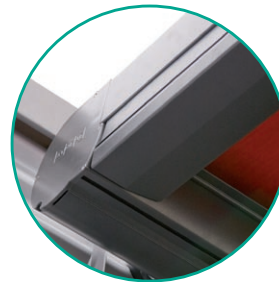

Gutter system

Integrated gutter system on both sides and between adjacent units

Universal brackets

Continuously adjustable angle. Flexible wall and ceiling (with optional profile) mounting.

Alfresco P4000