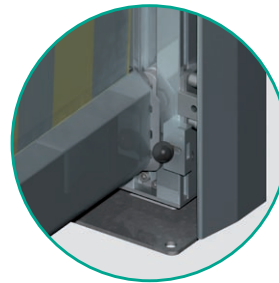

StobLock™ system

The front rail locking technology with variable end position