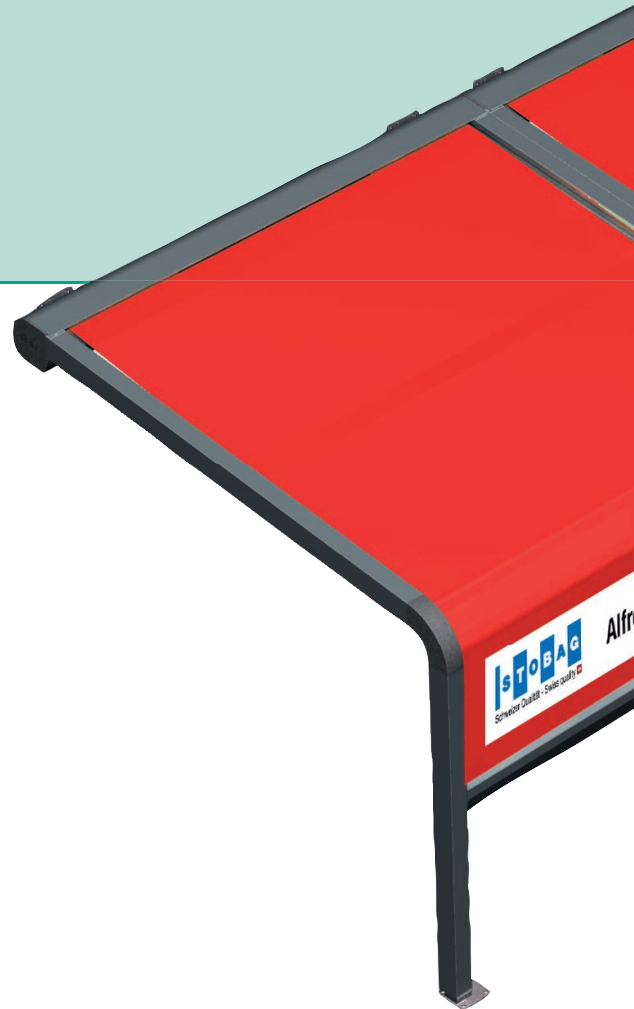

- The ultimate smoking ban solution for terraces and patios
- Front rail **StobLock™** system
- Robust, corrosion-resistant aluminium framework
- Easy to assemble
- Integrated gutter system included
- Adjustable arcs to suite incline (3° to 28°)
- Maintenance-free roller guides
- Integrated halogen lighting system included
- Wall / ceiling brackets continuously adjustable
- Unlimited units can be built side by side
- Height adjustable footplate (max. 10 cm adjustment)
- Electronic controlled motor drive
- Environmentally friendly powder coated framework
- Weather resistant – wind class 3 acc. EN13561
- Tensioning system protected against vandalism

Also for night use with the integrated halogen lighting

Wide range of water resistant and / or flame retardant fabrics

Max. fabric length 850 cm

Available in all RAL + NCS colours

Ready for heating systems

Comfort options

- Radio controlled motor
- Additional advertising space
- Halogen lighting
- Heating system (also with light)

Scope of delivery:

Complete aluminium framework, water resistant and flame retardant fabric (projection + 250 cm, PG6), two StobLock™ units, electronic motor drive, one halogen light strip (6x20W Halogen incl. transformer for 500 cm width), roller guides, gutter system, adjustable footplates (max. 10 cm)