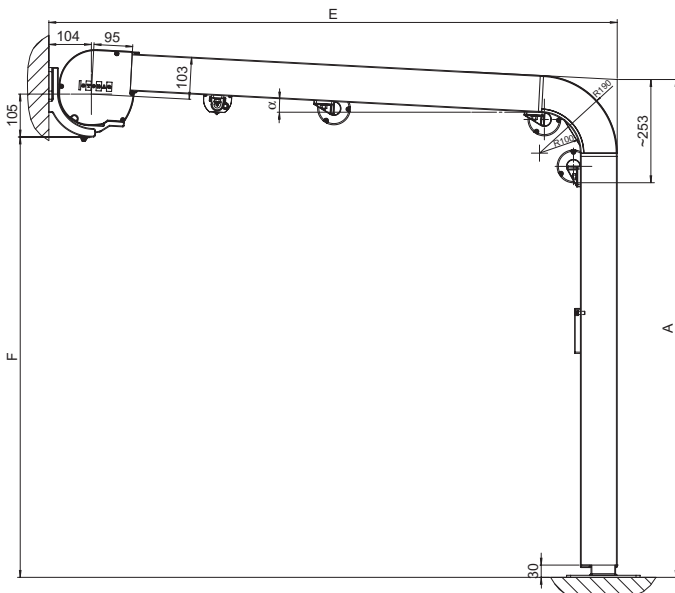

StobLock™ system

The front rail locking technology with variable end position