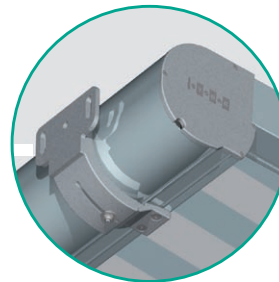

Gutter system

Integrated gutter system on both sides and between adjacent units

Universal brackets

Continuously adjustable angle. Flexible wall and ceiling (with optional profile) mounting.

Alfresco P4000