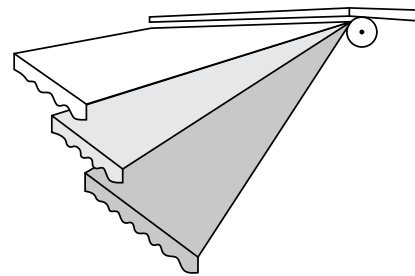

A small number of system parts and simple assembly are further criteria for the success of this awning. Optimal protection of the awning fabric and a compact appearance when retracted are guaranteed for the 5°- 45° inclination of the awning thanks to the aluminium cassette's special adjustable design. Stylishly formed side parts make the HELIOSHADE® FABRIC-CASSETTE appear elegant and will compliment any home or external facade.

VARIOVALANCE

The HELIOSHADE® FABRIC-CASSETTE variovalance is a vertically adjustable valance which harmonises perfectly with the overall appearance of the awning. The Variovalance can be extended to 1,600mm offering additional privacy and protection from the setting/rising sun's glare and when not in use the fabric is hidden within the awning front rail out of sight.

FLEXIBLE TILT CONTROL

Optional F.T.C. (Flexible Tilt Control) function enables the user to have adjustable pitch control over the angle of the awning on systems up to a size of 6.5 x 3m (6.5x2.5m with WW). Operated by a manual gear and hand crank the angle can be adjusted from 0-80 degrees and thanks to a tension sensing motor the awning will automatically stop at the required closed position regardless of the angle.