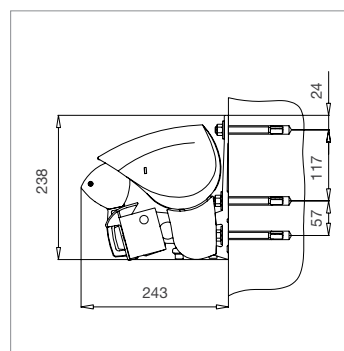

FLEXIBLE TILT CONTROL

Optional F.T.C. (Flexible Tilt Control) function enables the user to have adjustable pitch control over the angle of the awning on systems up to a size of 6.5 x 3m (6.5x2.5m with WW). Operated by a manual gear and hand crank the angle can be adjusted from 0-80 degrees and thanks to a tension sensing motor the awning will automatically stop at the required closed position regardless of the angle.

SYSTEM DETAILS

CASSETTE AWNINGS

| | |
|---------------------------|--|
| Max width | 8,000mm |
| Coupling system | up to 12,000mm |
| Max projection | 4,500mm* |
| Installation angle | 5-45° |
| Standard operation | motor (gear unit & hand crank possible) |
| Fabric colours | Over 100 fabric colours |
| Frame colours | Over 120 Dulux & custom powdercoat colours |

(*Only possible from 5 - 6.5m wide)

Face fix (dimensions in mm)

Top fix (dimensions in mm)